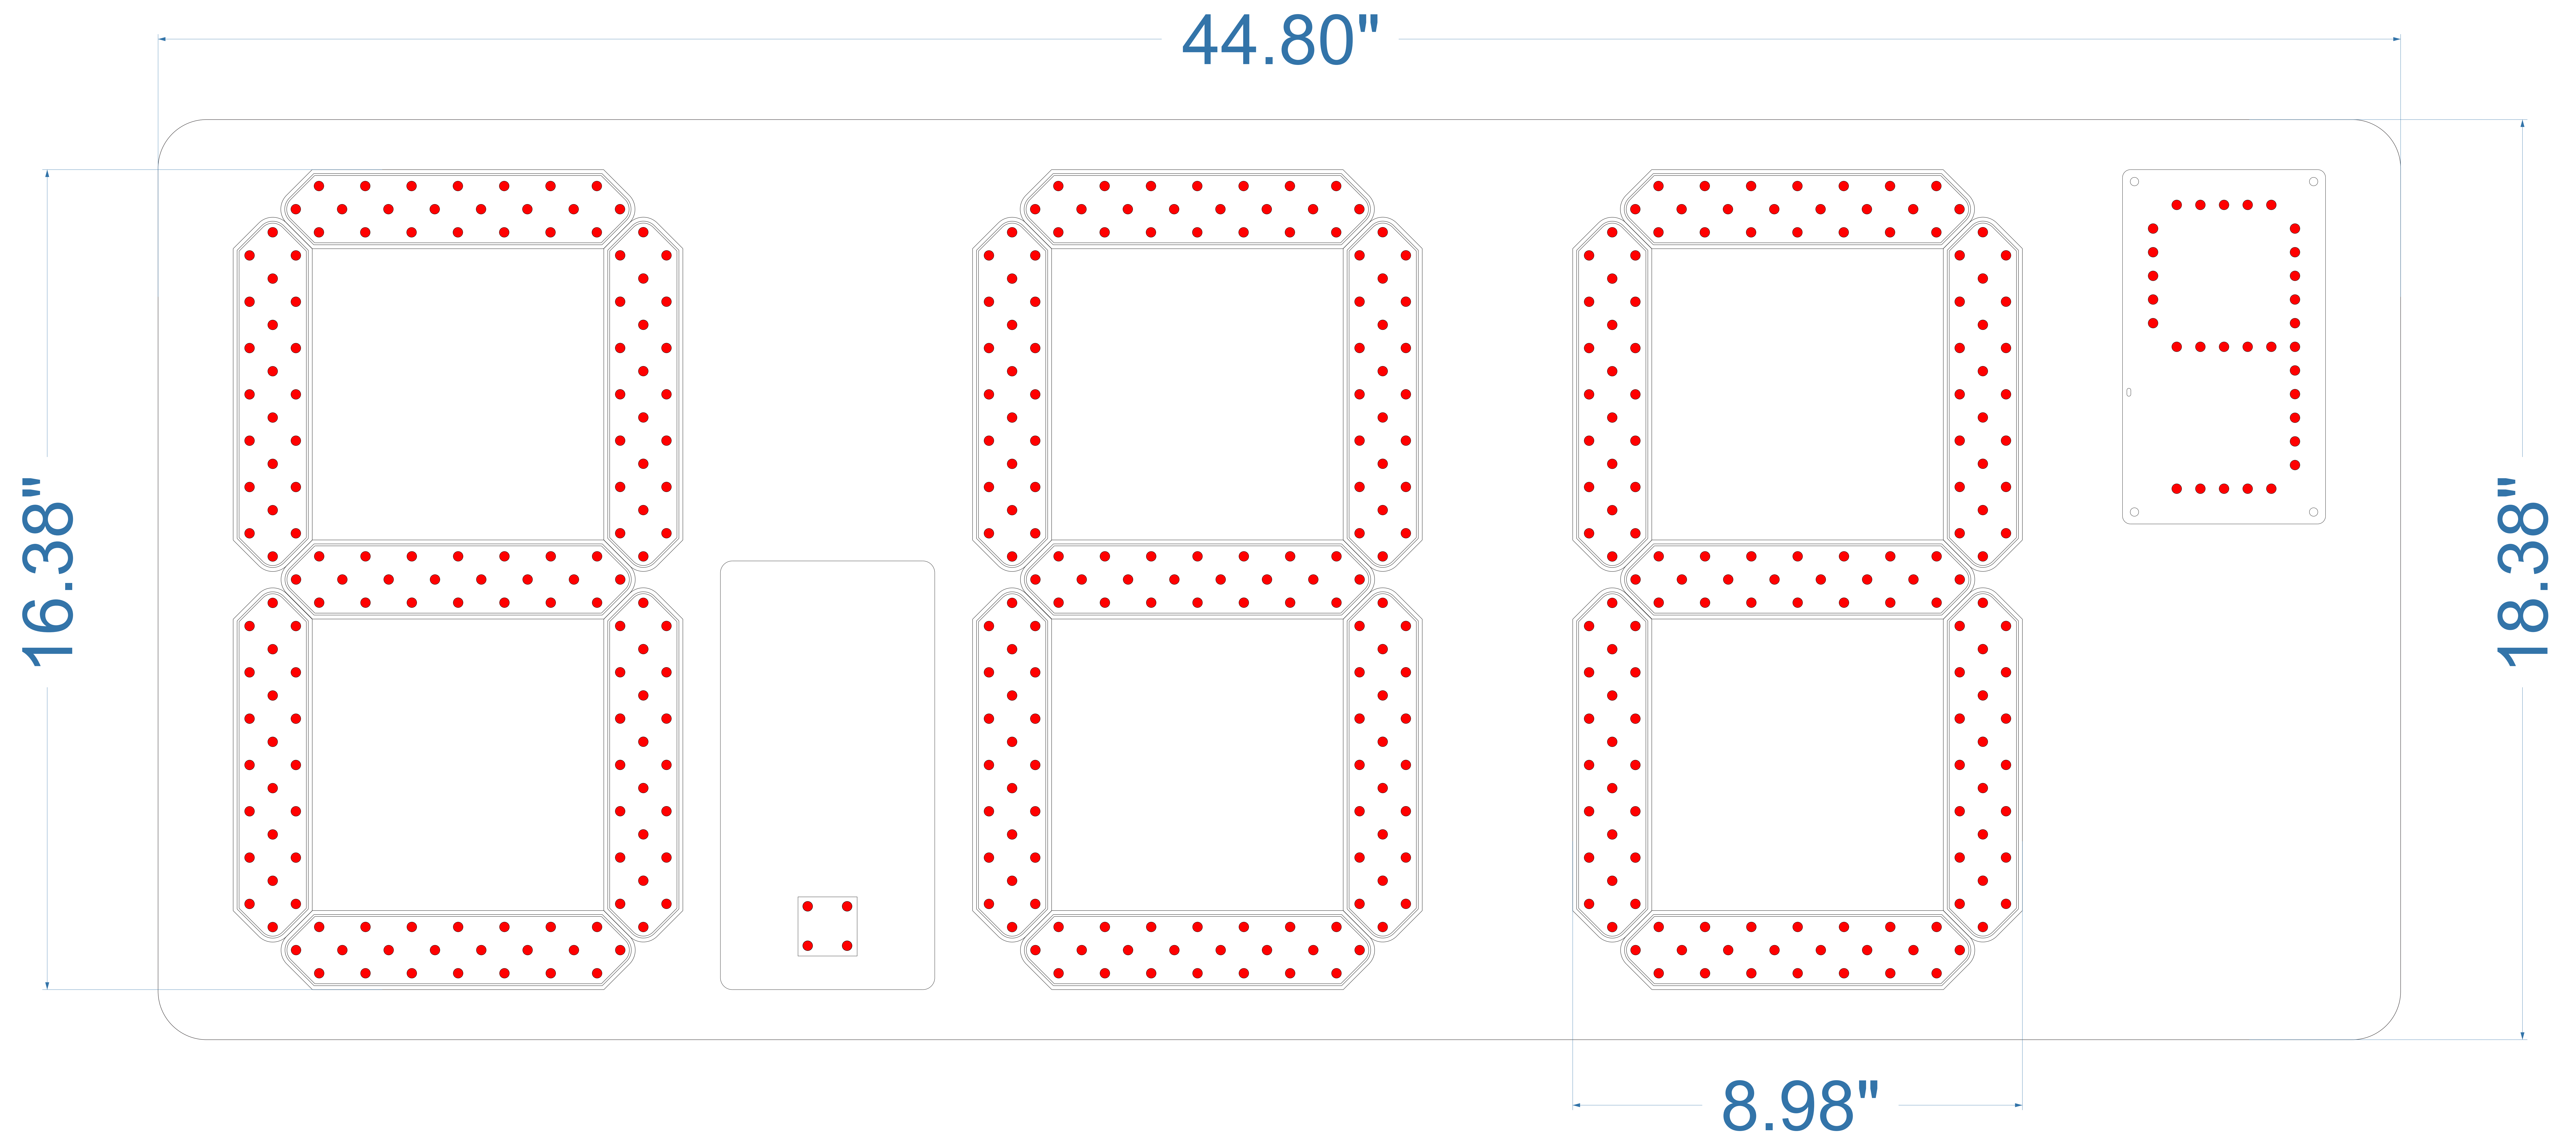

16" LED Price Display

Dimensional Drawing

Front View

All dimensions are in inches